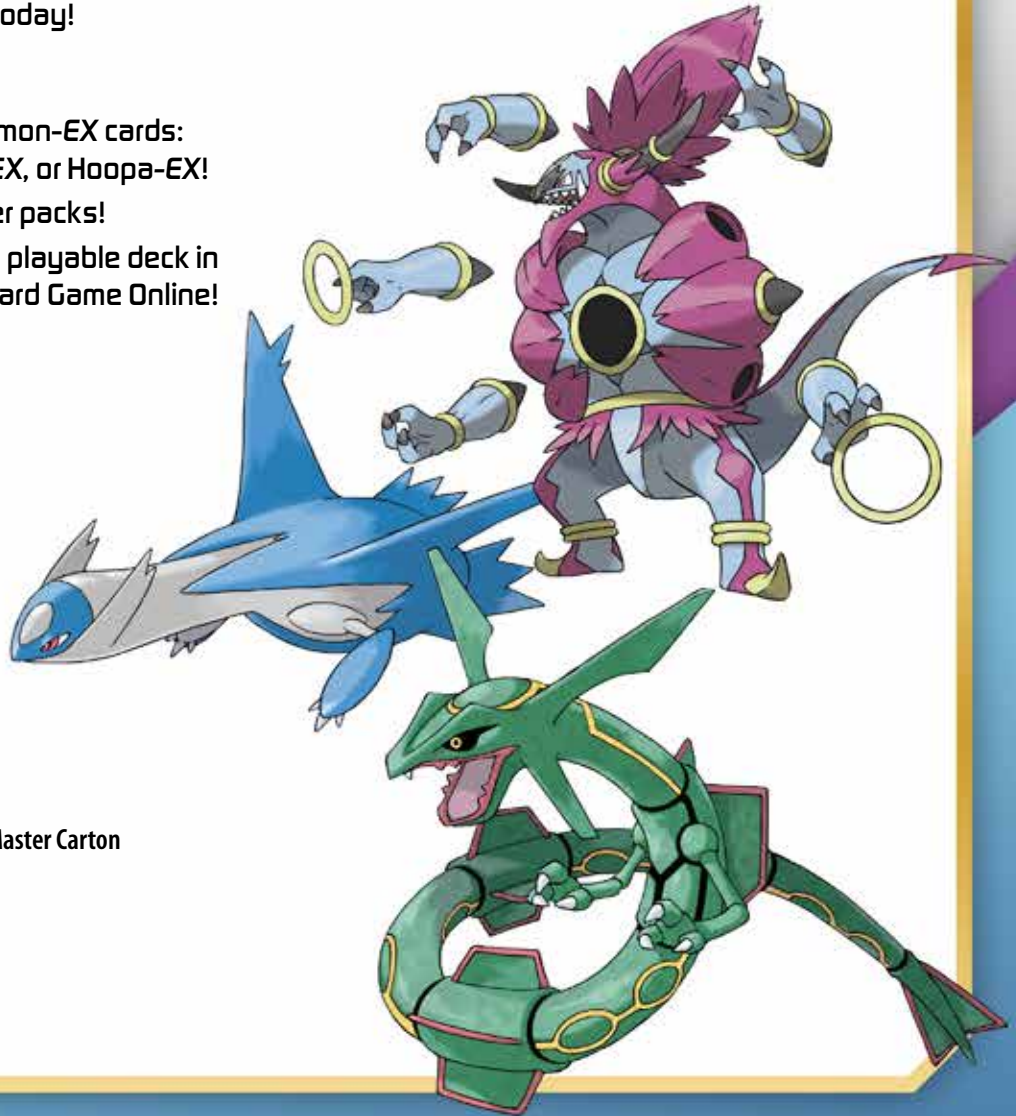

# Pokémon-EX: Beyond the Ordinary!

At last, three great Pokémon-EX from the highest heights and strange new worlds! Choose the sky-high swiftness of Rayquaza-EX, the soaring speed of Latios-EX, or the mystical fury of Hoopa-EX in the Pokémon Trading Card Game: Powers Beyond Tin! Each of these rugged tins contains a Legendary or Mythical Pokémon-EX for your collection, so make friends with one of these powerful Pokémon today!

In this tin, you'll find:

- 1 of 3 special foil Pokémon-EX cards:  
Rayquaza-EX, Latios-EX, or Hoopa-EX!
- 4 Pokémon TCG booster packs!
- A code card to unlock a playable deck in  
the Pokémon Trading Card Game Online!

**Pokémon TCG: Powers Beyond Tin**

Product code: 210-10999

EAN: 0-820650-109997

6" H x 4 1/2" W x 3" D, 0.4 lbs.

MSRP: \$19.99 USD each

**Pokémon TCG: Powers Beyond Tin Master Carton**

Product code: 210-12999