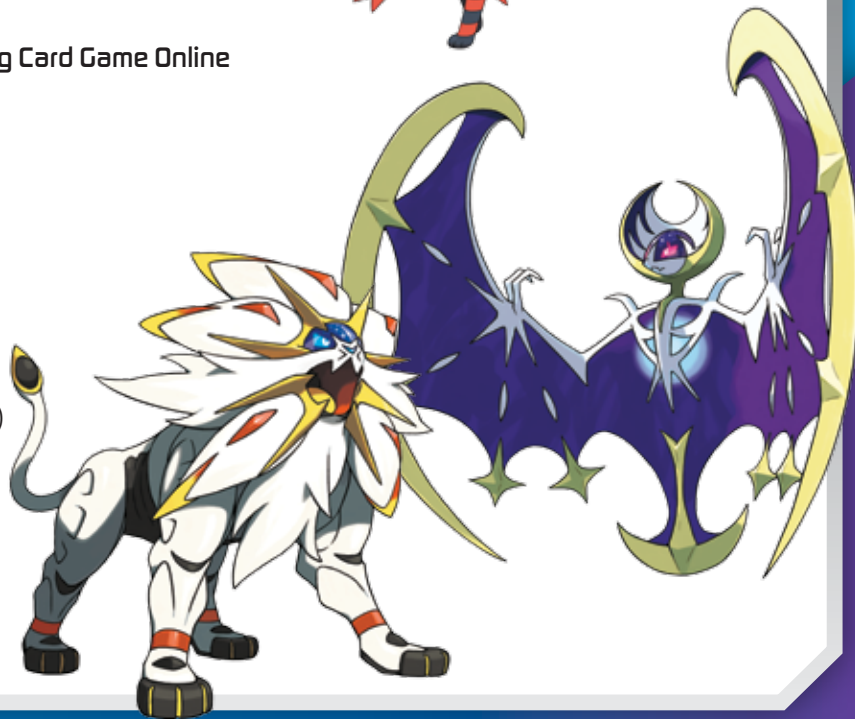

IN STORES NOVEMBER 18, 2016

The Pokémon Company
INTERNATIONAL

www.pokemon.com

CONFIDENTIAL INFORMATION NOT TO BE SHARED

with Trade Partners prior to:
(FOR INTERNAL USE ONLY)

Publicly prior to:
(ONLINE)

Now

October 7, 2016